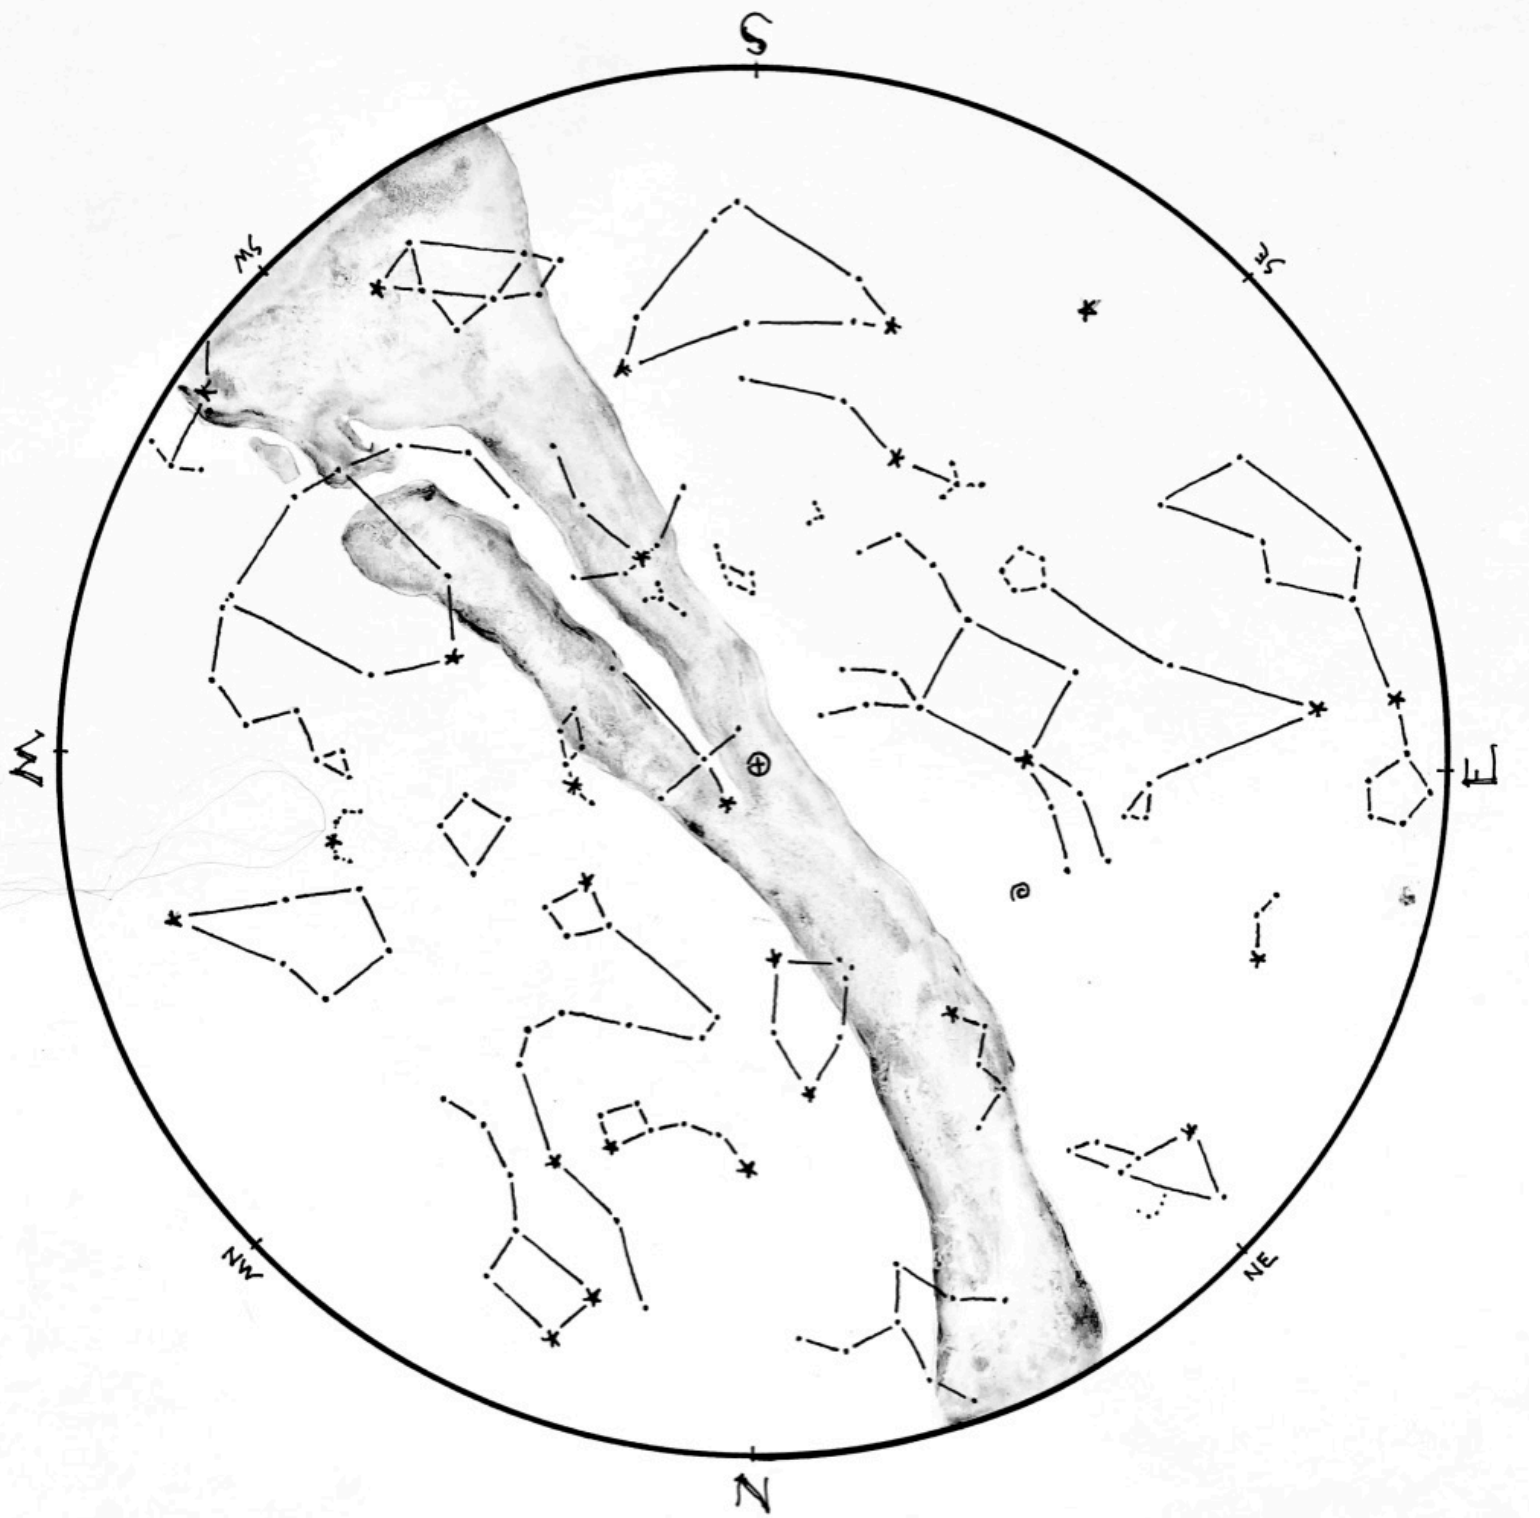

# The Stars of September

drawn for latitude 38° N

Early September @ 11 pm, mid-month @ 10 pm, late September @ 9pm

## The Stars of September (lines only)

Here's a chart of the September skies, without the labels. Try labeling it yourself when you think you're familiar with all that it shows.

## Stars of September (blank)

The chart below shows some prominent stars in this month's sky. Can you recognize them without their names or labels? You can print this chart and test yourself - connect the dots, draw the figures, see what you remember from your nights out under the stars... or, if you'd rather, invent some figures of your own!