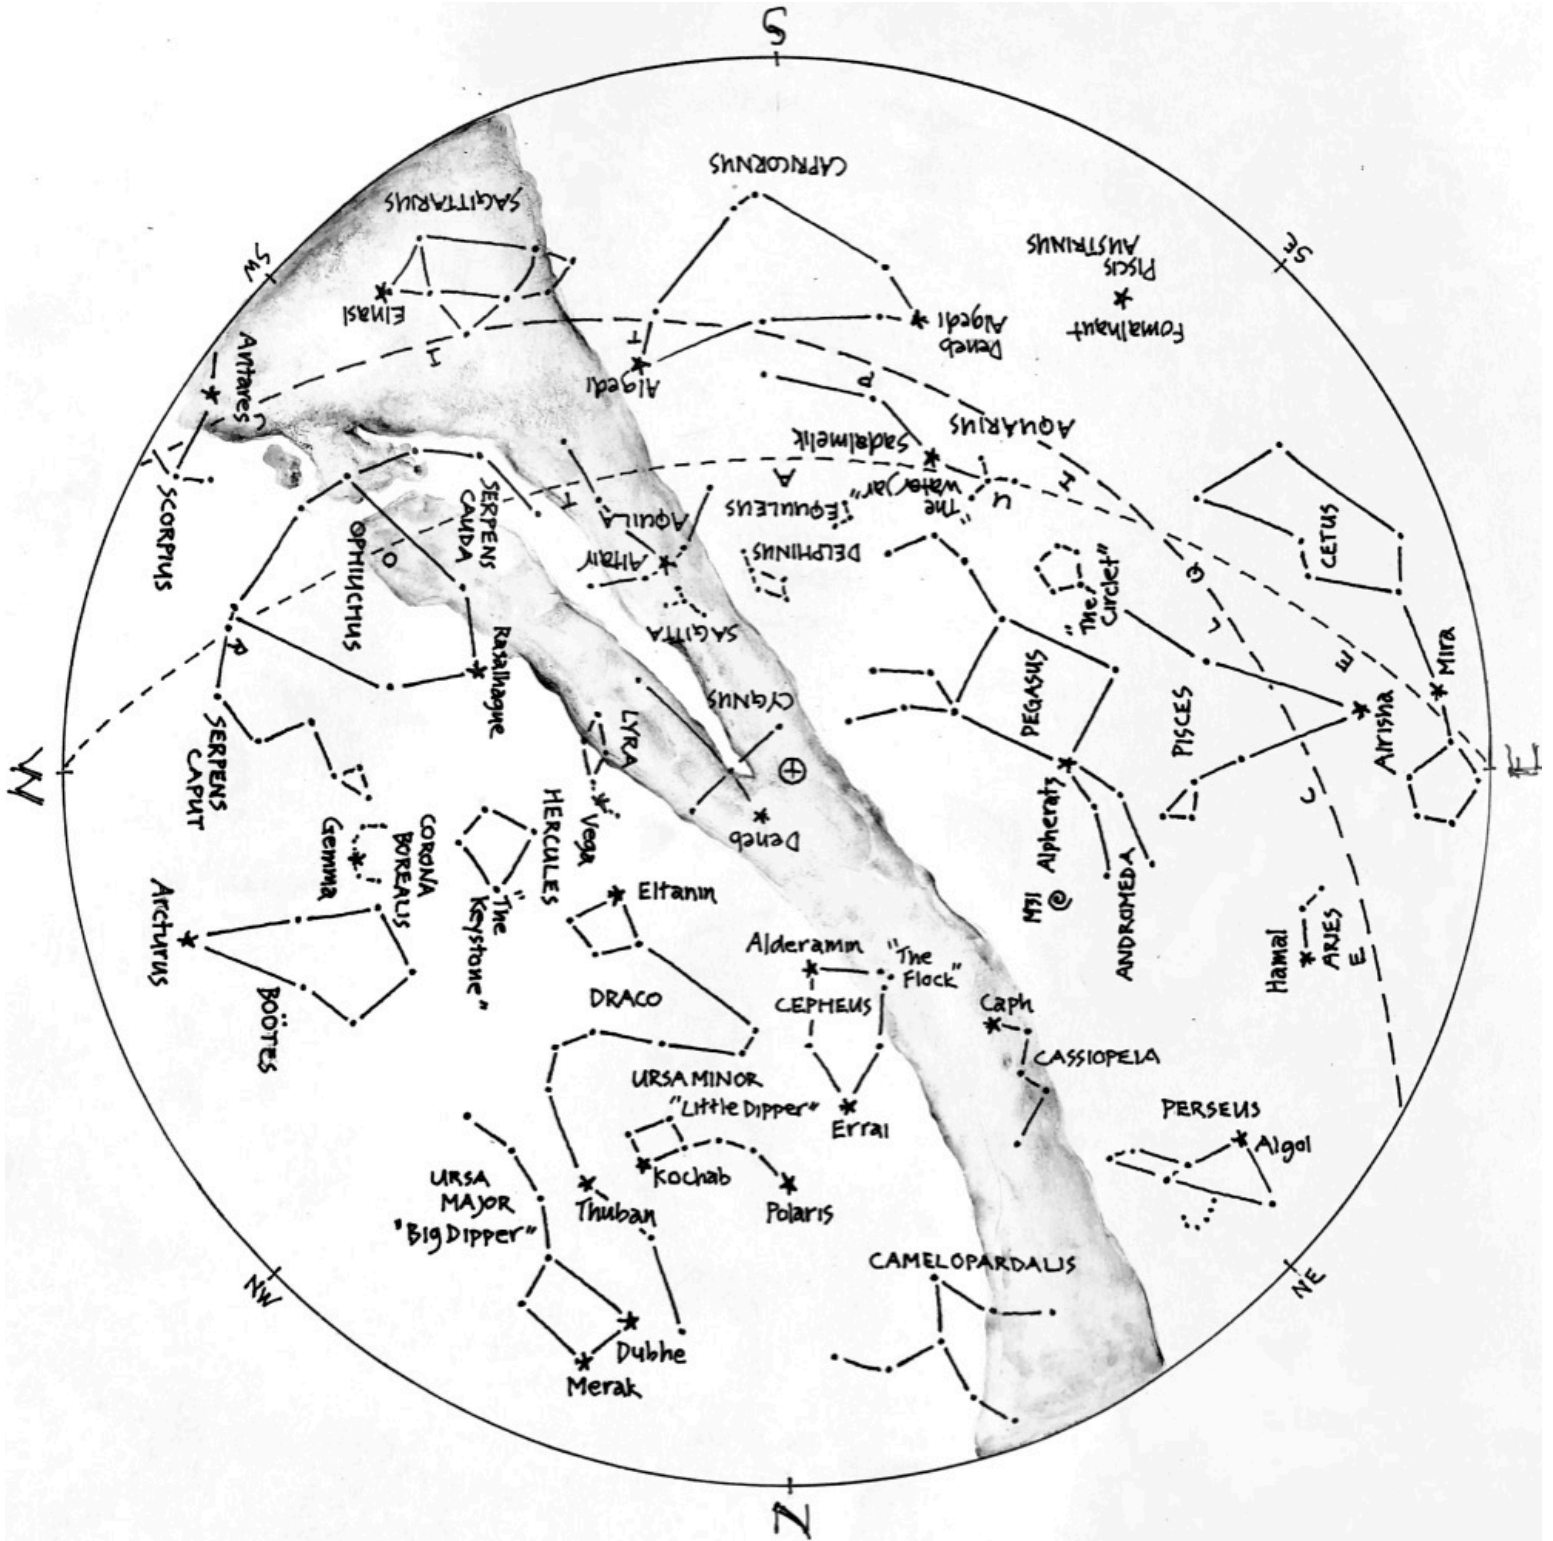

# The Stars of September

drawn for latitude 38° N

Early September @ 11 pm, mid-month @ 10 pm, late September @ 9pm

## The Stars of September (lines only)

Here's a chart of the September skies, without the labels. Try labeling it yourself when you think you're familiar with all that it shows.

## Stars of September (blank)

The chart below shows some prominent stars in this month's sky. Can you recognize them without their names or labels? You can print this chart and test yourself - connect the dots, draw the figures, see what you remember from your nights out under the stars... or, if you'd rather, invent some figures of your own!