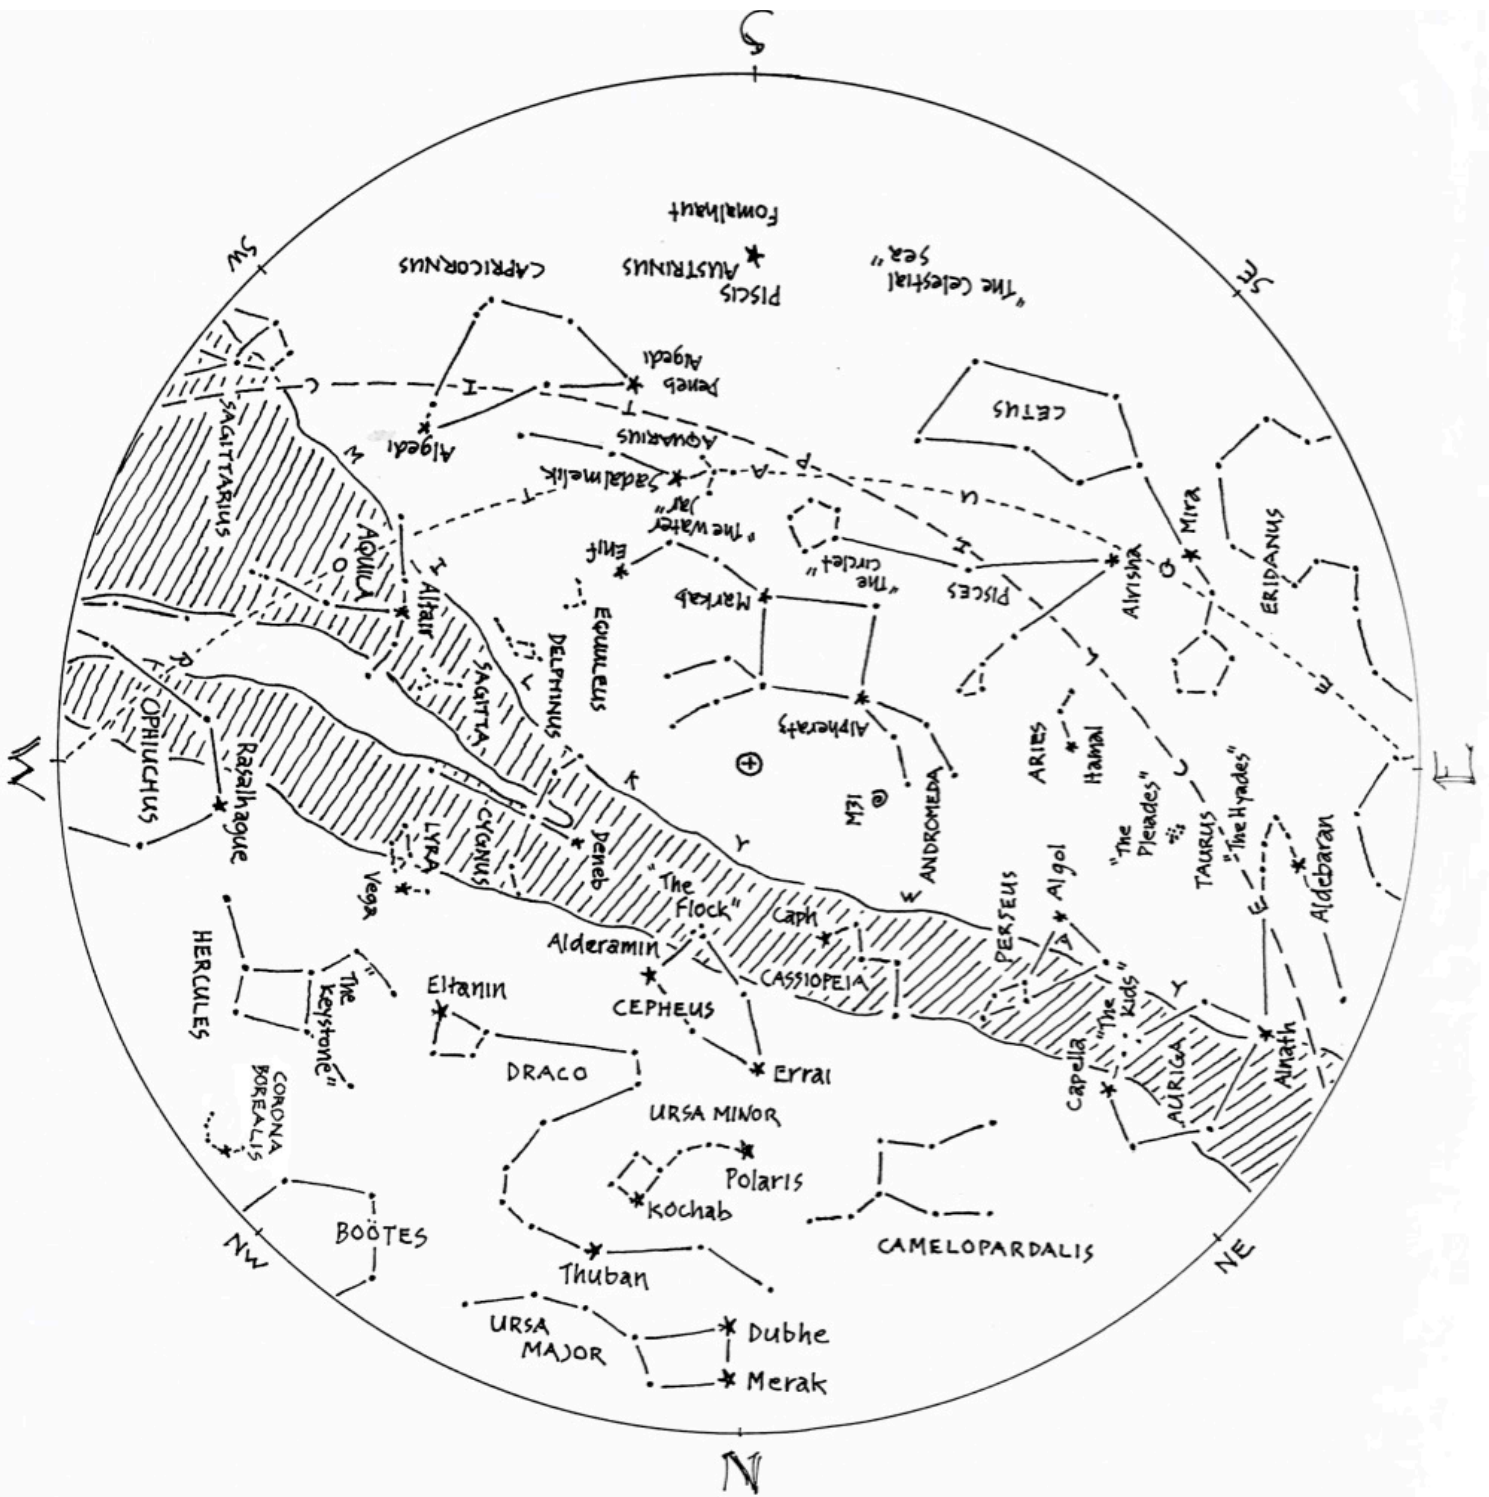

The Stars of October

drawn for latitude 38° N

Early October @ 11 pm, late October @ 9pm

The Stars of October (lines only)

Here's a chart of the October skies, without the labels. Try labeling it yourself when you think you're familiar with all that it shows.

The Stars of October (blank)

The chart below shows some prominent stars in this month's sky. Can you recognize them without their names or labels? Print this chart to test yourself – connect the dots, draw the figures, see what you remember from your nights out under the stars... or, if you'd rather, invent some figures of your own!