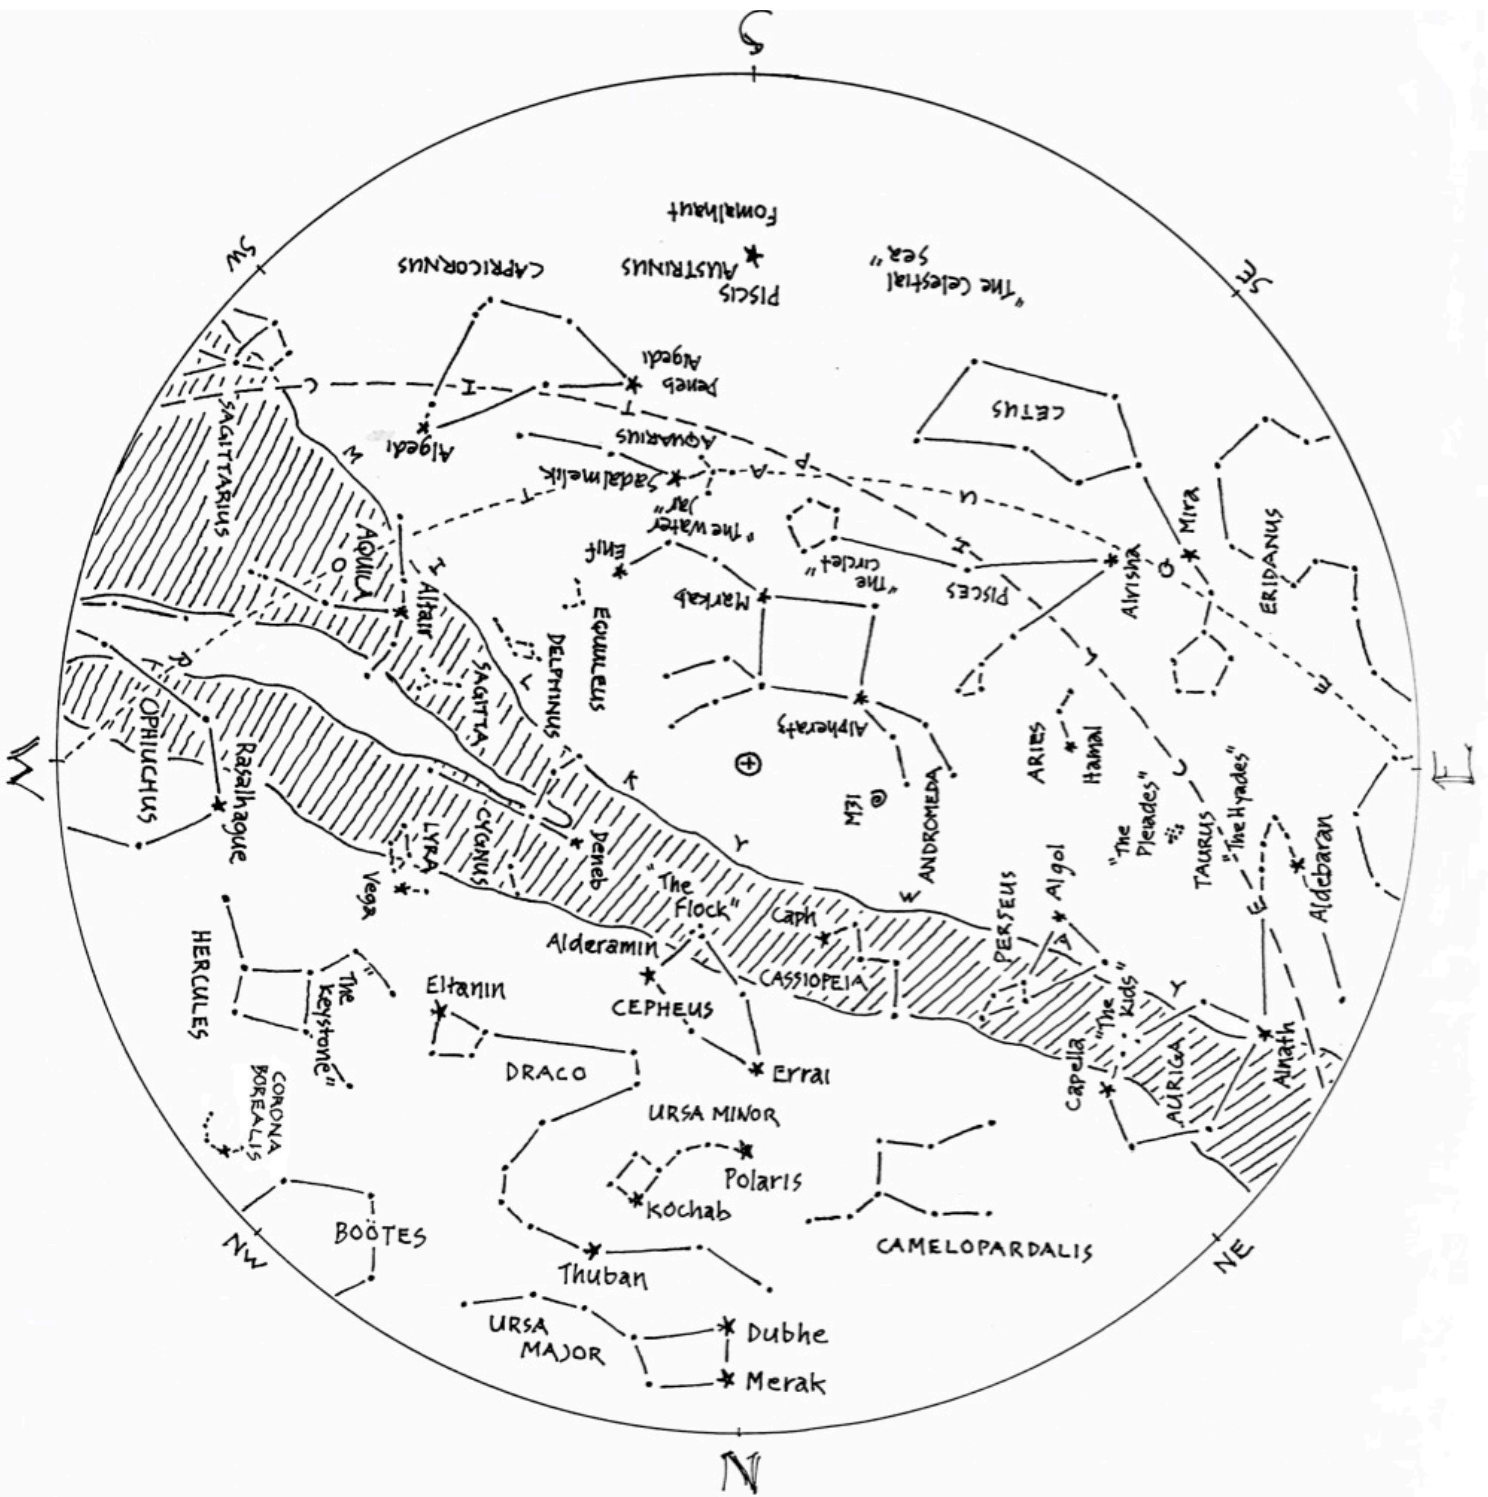

# The Stars of October

drawn for latitude 38° N

Early October @ 11 pm, late October @ 9pm

## The Stars of October (lines only)

Here's a chart of the October skies, without the labels. Try labeling it yourself when you think you're familiar with all that it shows.

## The Stars of October (blank)

The chart below shows some prominent stars in this month's sky. Can you recognize them without their names or labels? Print this chart to test yourself – connect the dots, draw the figures, see what you remember from your nights out under the stars... or, if you'd rather, invent some figures of your own!